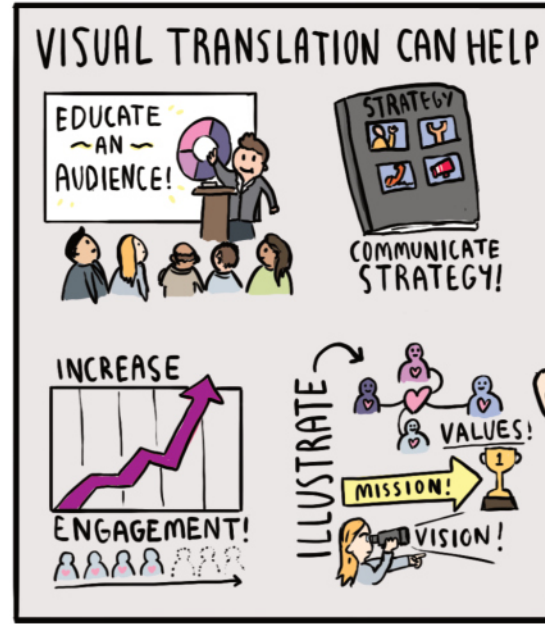

VISUALLY

by  interactionz

90% OF INFORMATION SENT TO THE BRAIN IS VISUAL

65% OF PEOPLE ARE VISUAL LEARNERS!

VISUALS WITH **COLOUR** INCREASE PEOPLE'S WILLINGNESS TO READ A PIECE OF CONTENT BY 80%

PEOPLE FOLLOWING DIRECTIONS WITH A VISUAL ELEMENT PERFORM **323%** BETTER THAN THOSE FOLLOWING DIRECTIONS WITHOUT ILLUSTRATIONS!

MEMORY RECALL AFTER 3 DAYS

TEXT + IMAGES

ONLY TEXT

GET HIGHER ENGAGEMENT WITH EFFECTIVE COMMUNICATION TOOLS!

Bringing your ideas to life!

VISUAL TRANSLATION

LIVE ILLUSTRATION

VISUAL FACILITATION / PLANS